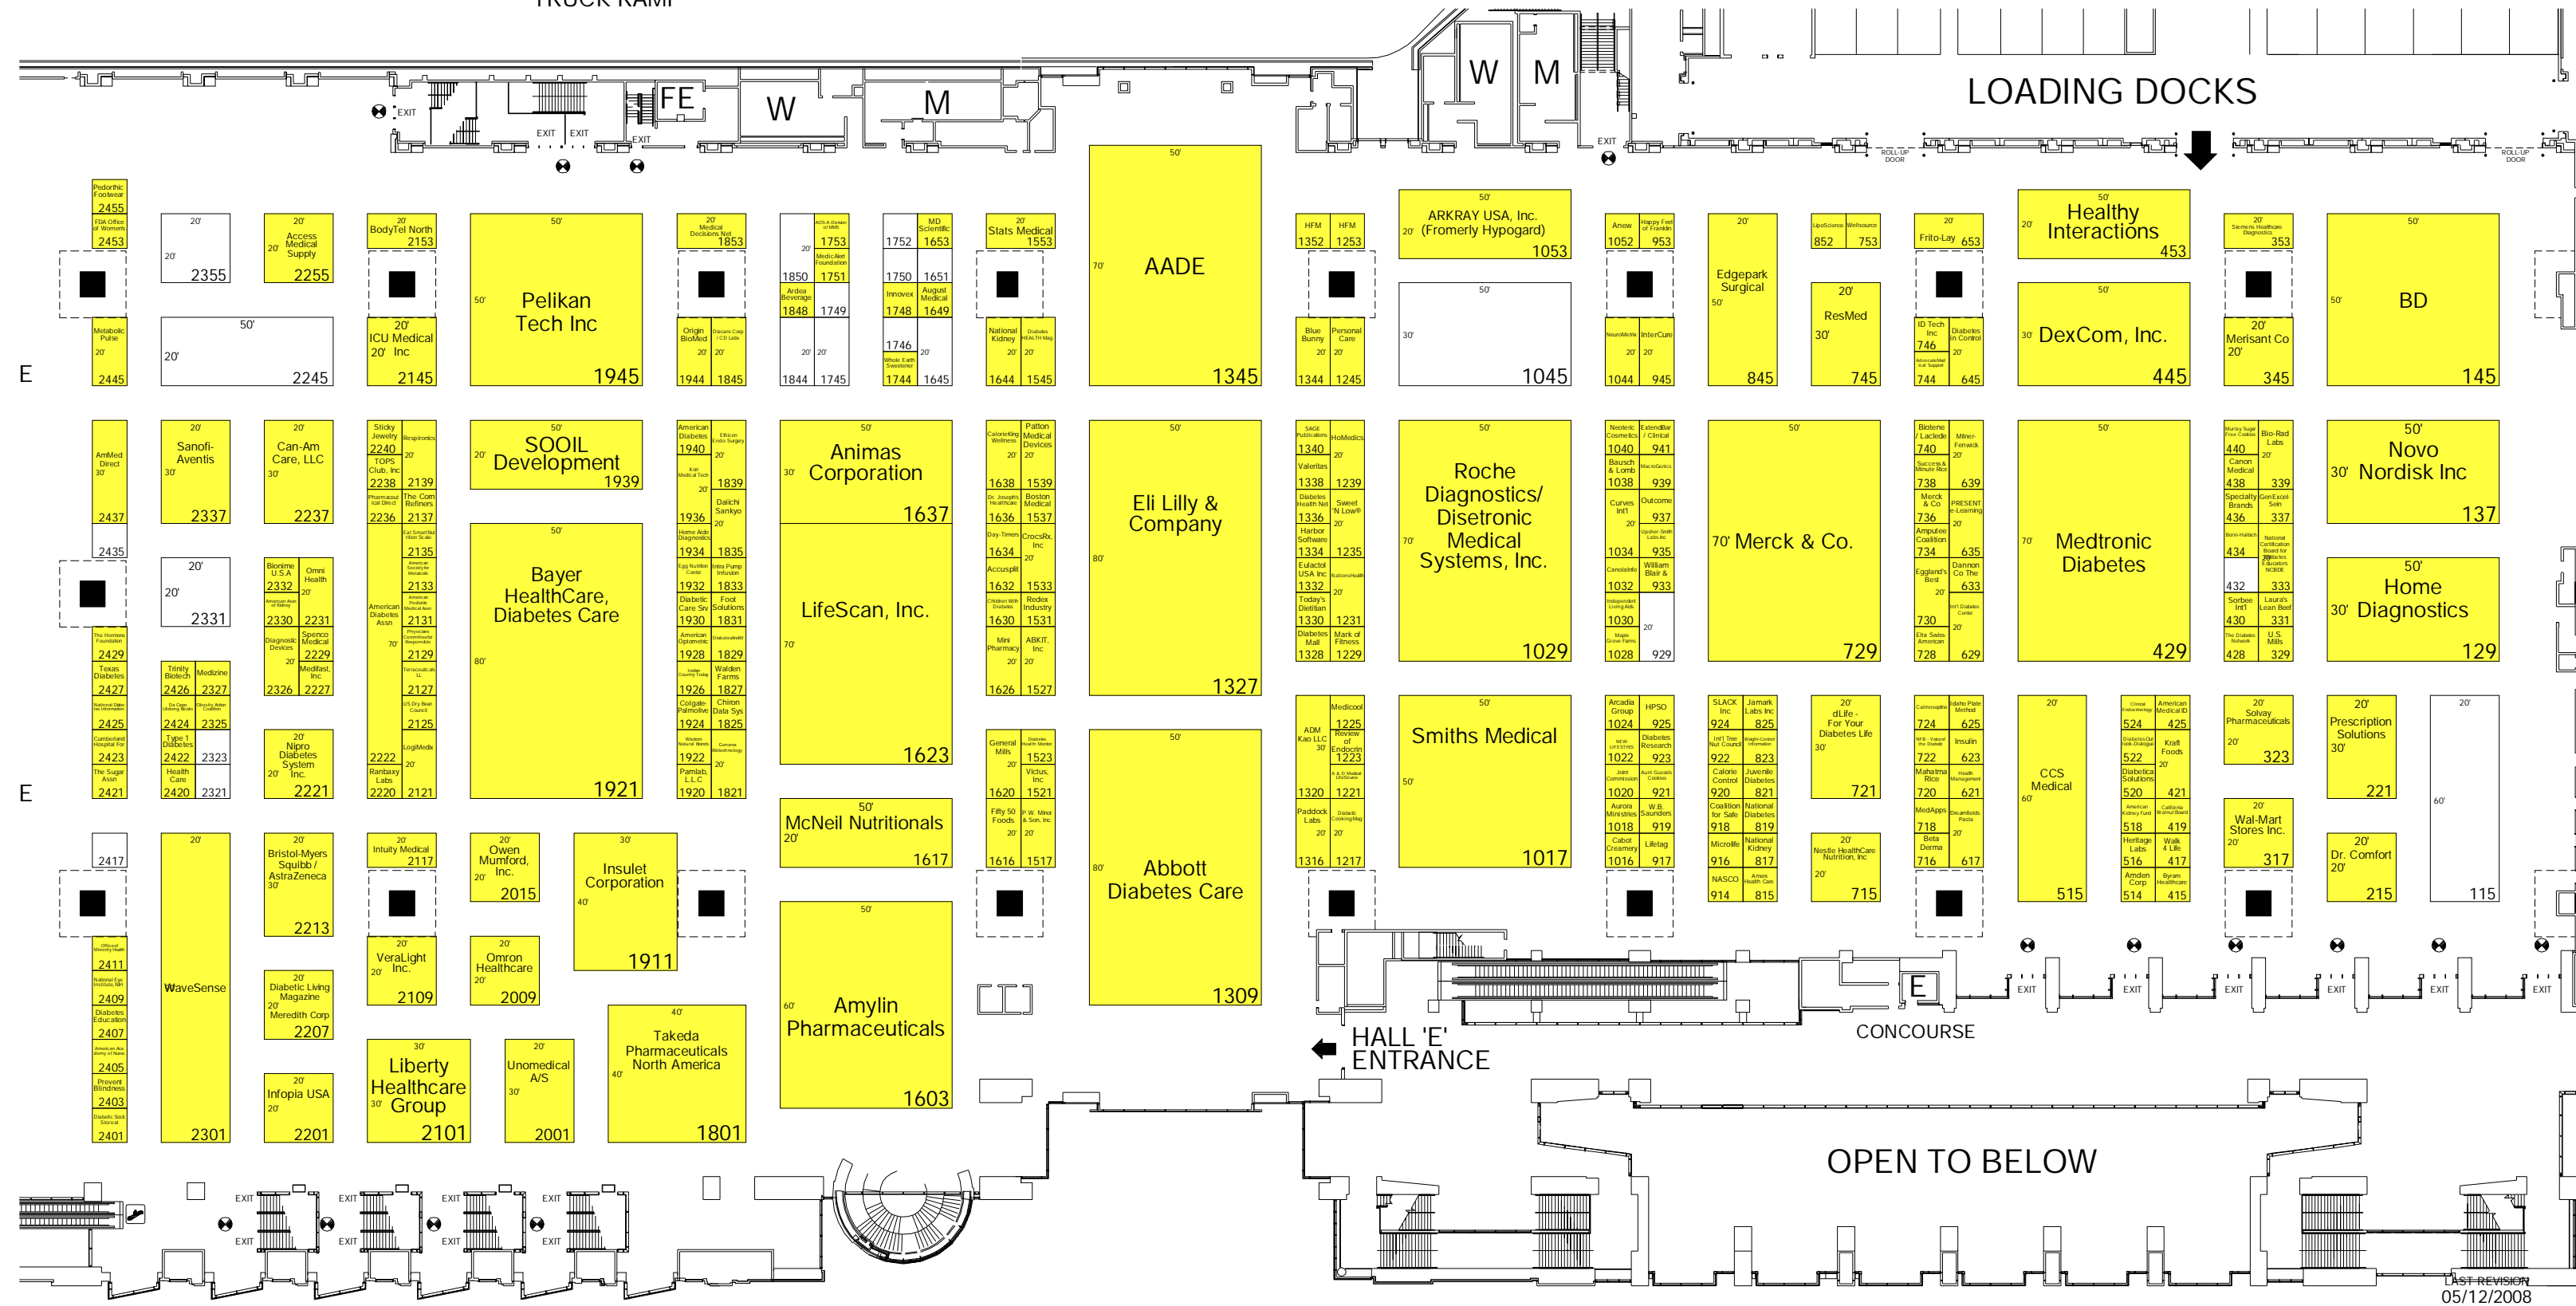

American Association of Diabetes Educators

August 7-9, 2008

WASHINGTON CONVENTION CENTER, HALLS D & E

WASHINGTON DC

TRUCK RAMP

LOADING DOCKS

OPEN TO BELOW

HALL 'E' ENTRANCE

CONCOURSE